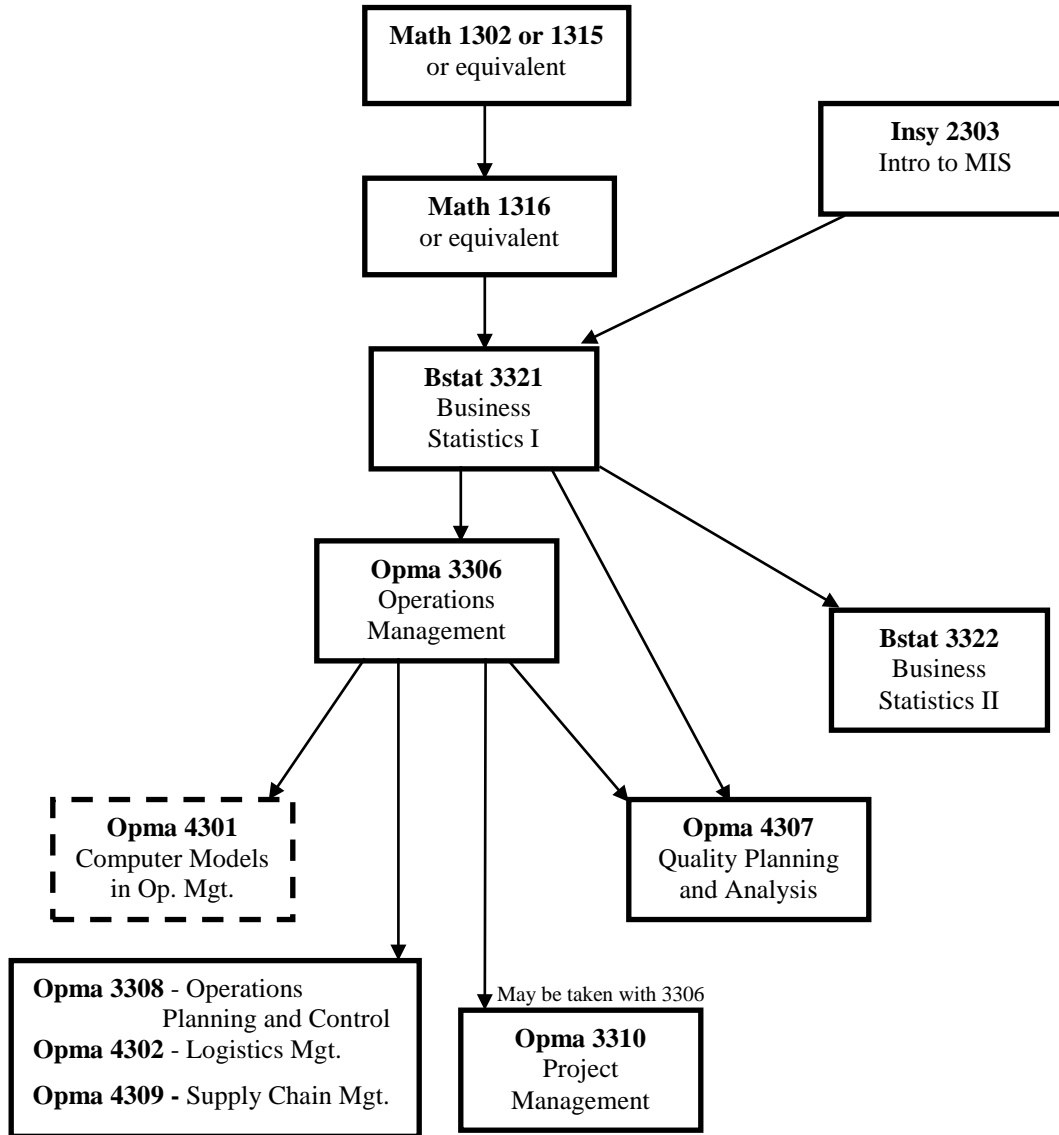

BBA – Operations Management Course Flow

Prerequisites: Are courses or requirements that must be completed **before** enrollment in a course.

Required
courses

Operations
Mgt.
electives

Attention: Mana 4322 – Organizational Strategy requires senior standing and all business core courses completed prior to enrollment.