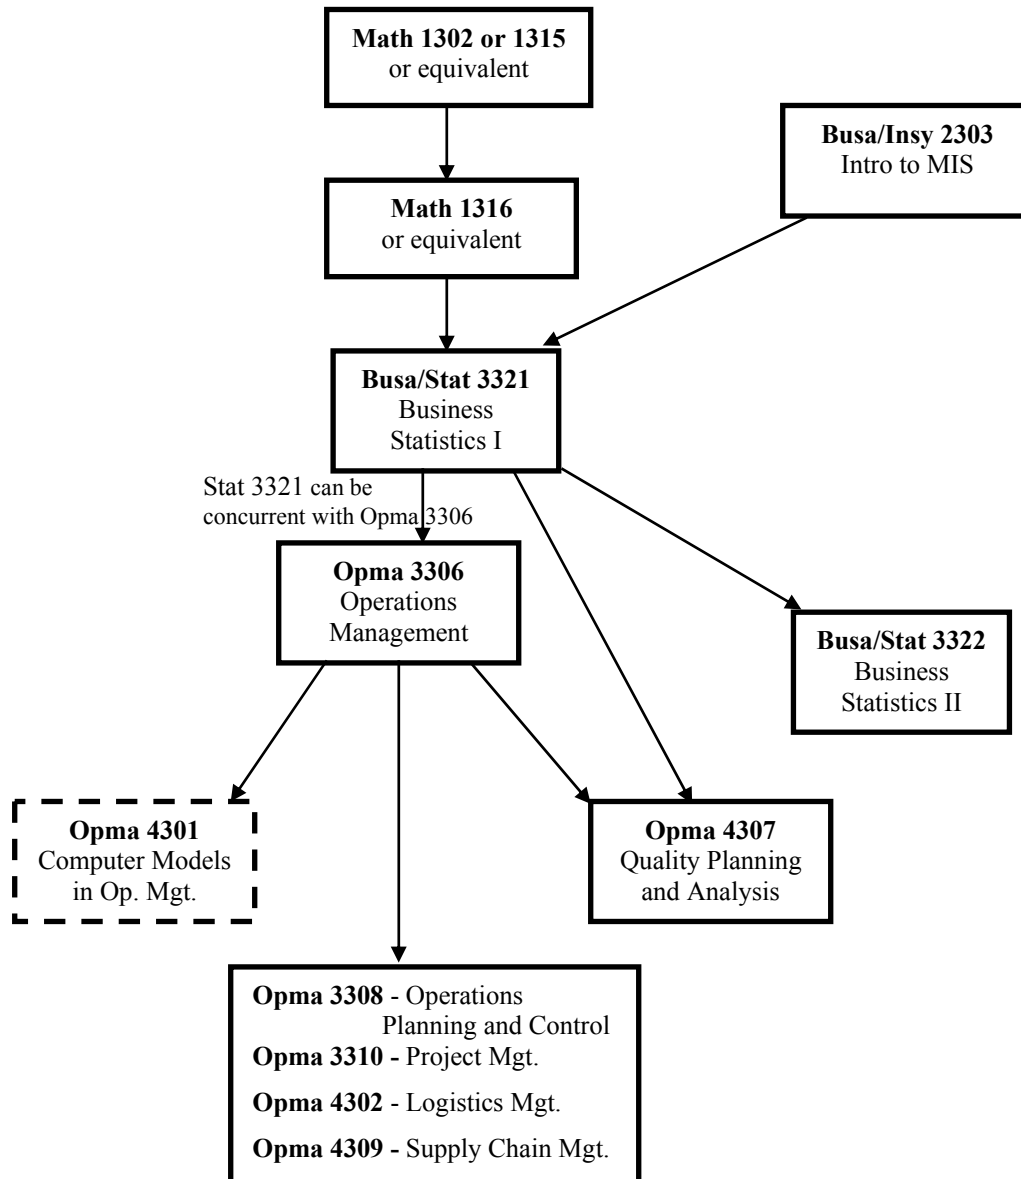

BBA – Operations Management Course Flow

Prerequisites: Are courses or requirements that must be completed **before** enrollment in a course.

Required courses

Operations Mgt. electives

Attention: Busa/Mana 4322 – Organizational Strategy requires senior standing and all business core courses completed prior to enrollment.

For a complete list of degree requirements, course descriptions, or a complete list of prerequisites for business courses, please consult your Undergraduate Catalog.