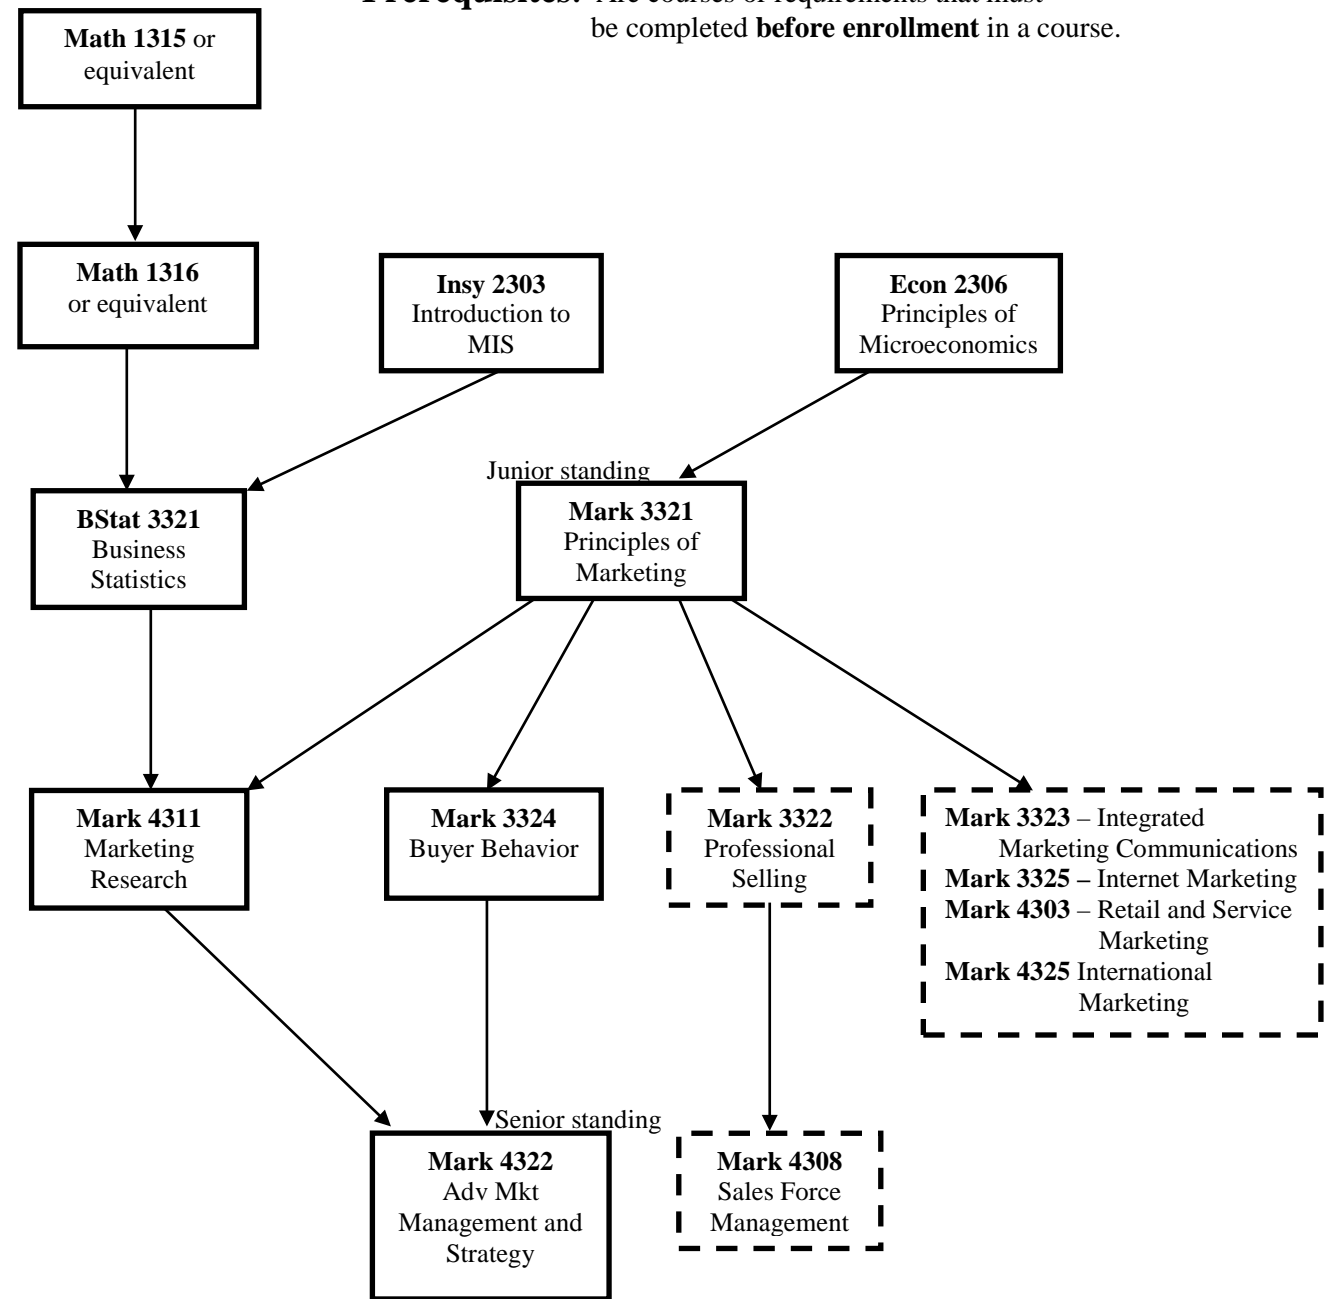

BBA - Marketing Course Flow

Prerequisites: Are courses or requirements that must be completed **before enrollment** in a course.

Attention: Mana 4322 – Organizational Strategy requires senior standing and all business core courses completed prior to enrollment.

For a complete list of degree requirements, course descriptions, or a complete list of prerequisites for business courses, please consult your Undergraduate Catalog.