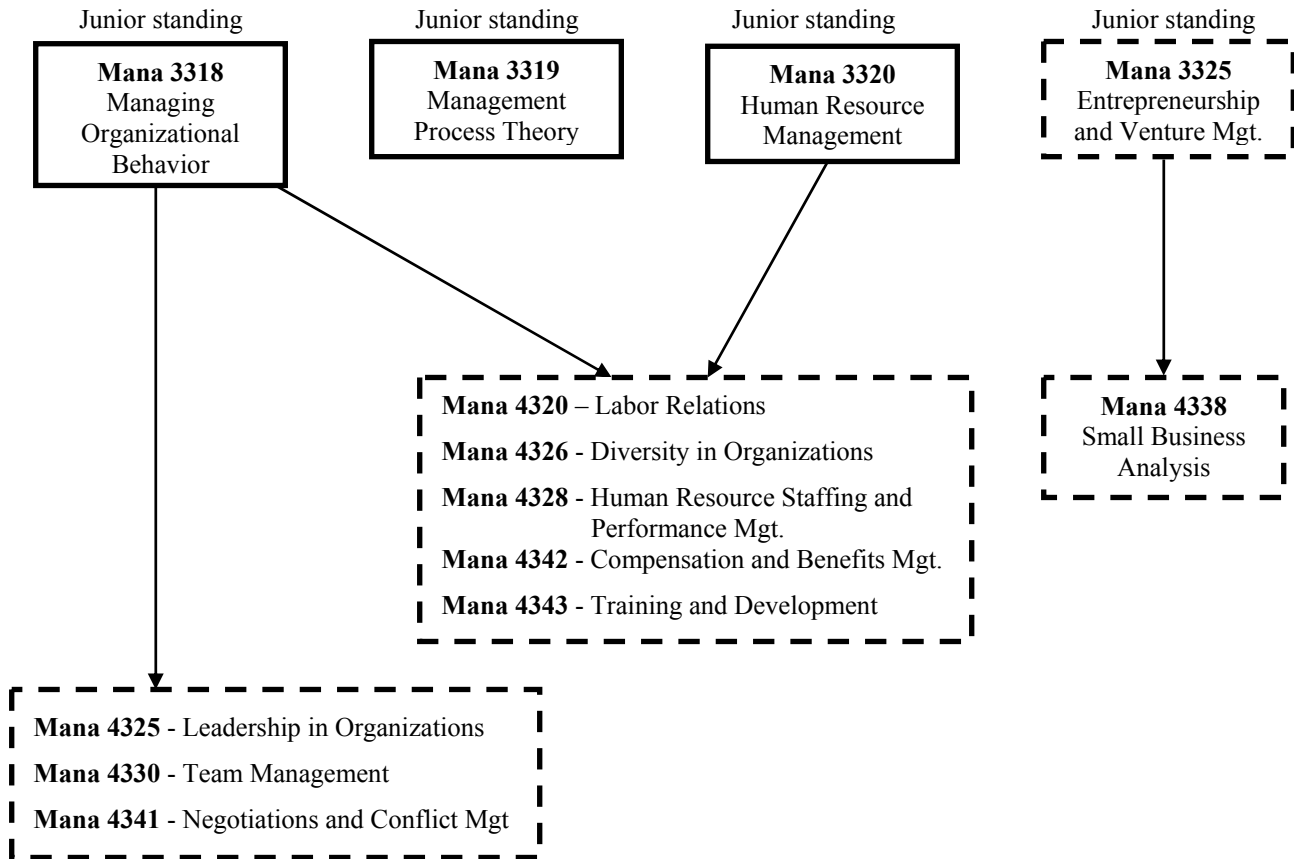

BBA - Management Course Flow

Prerequisites: Are courses or requirements that must be completed **before enrollment** in a course.

Required courses

Management electives

Attention: Busa/Mana 4322 – Organizational Strategy requires senior standing and all business core courses completed prior to enrollment.

For a complete list of degree requirements, course descriptions, or a complete list of prerequisites for business courses, please consult your Undergraduate Catalog.