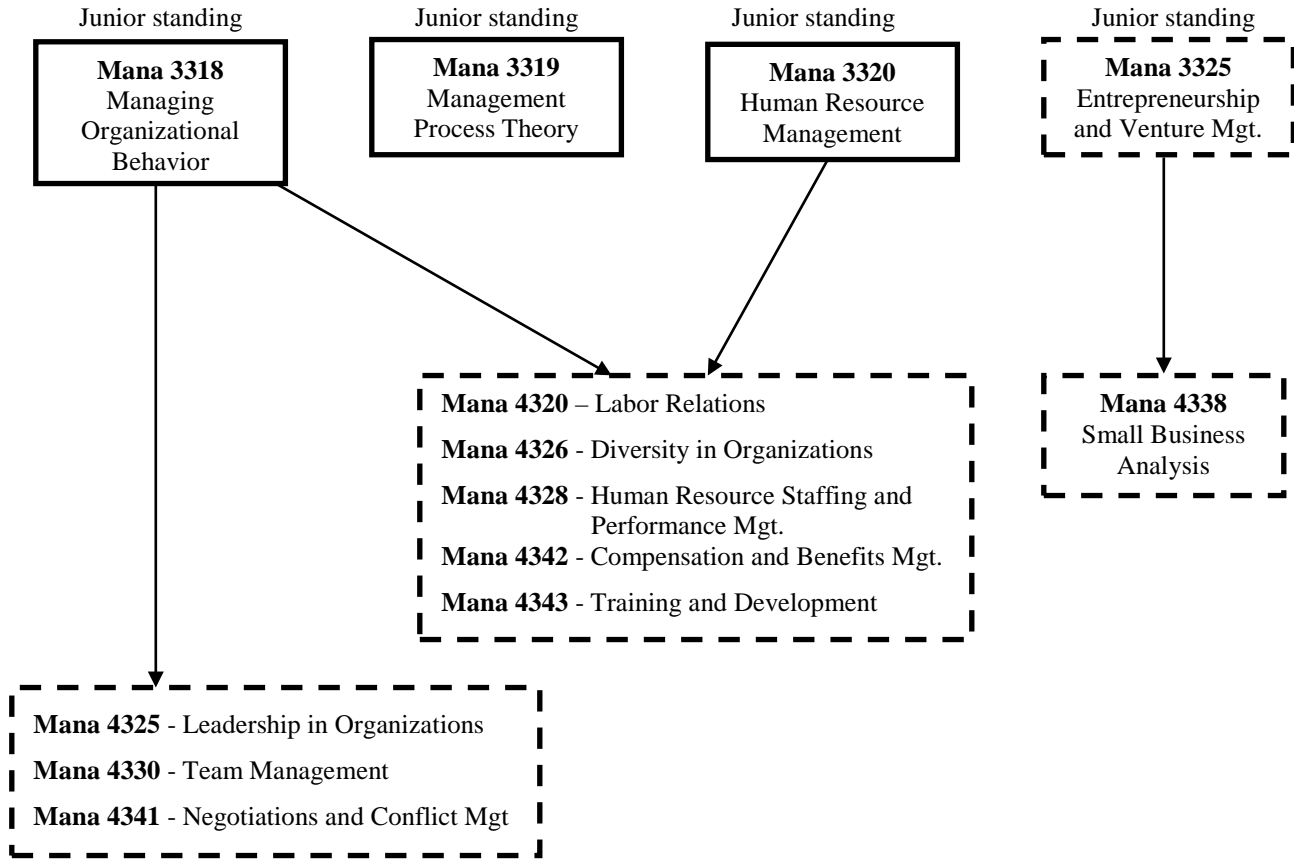

# BBA - Management Course Flow

---

**Prerequisites:** Are courses or requirements that must be completed **before enrollment** in a course.

Required courses

Management electives

**Attention:** Mana 4322 – Organizational Strategy requires senior standing and all business core courses completed prior to enrollment.

For a complete list of degree requirements, course descriptions, or a complete list of prerequisites for business courses, please consult your Undergraduate Catalog.