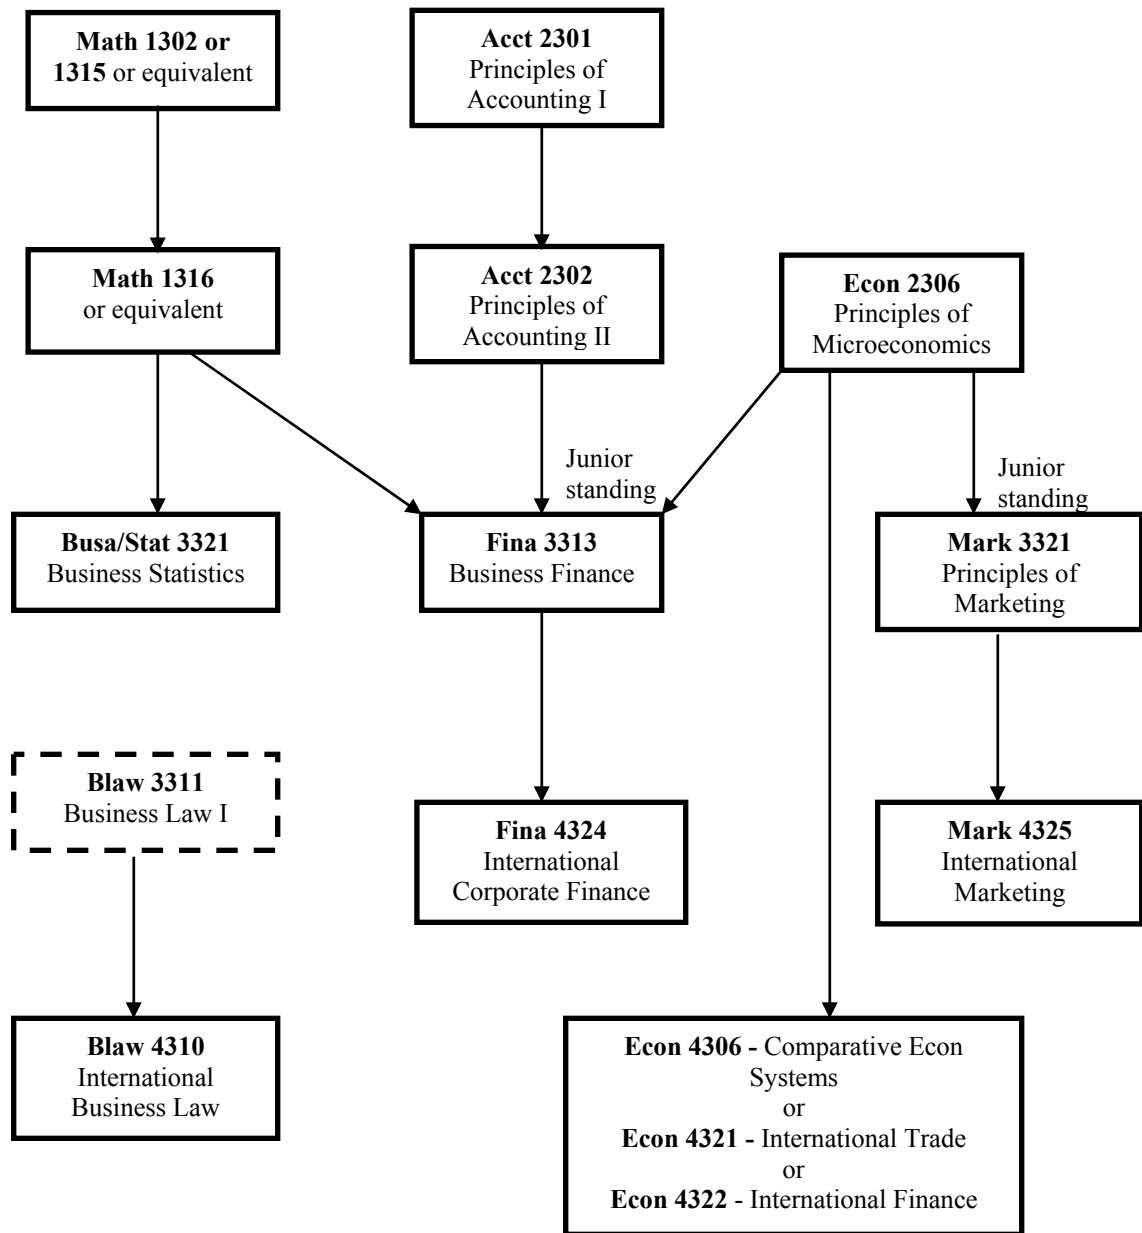

BBA – International Business Course Flow

Prerequisites: Are courses or requirements that must be completed **before enrollment** in a course.

Required courses

Business elective

Attention: Busa/Mana 4322 – Organizational Strategy requires senior standing and all business core courses completed prior to enrollment.

ALL International Business-Modern Language majors must consult with the Modern Language advisor regarding flow and appropriateness of language courses.

For a complete list of degree requirements, course descriptions or a complete list of prerequisites for business courses, please consult your Undergraduate Catalog.