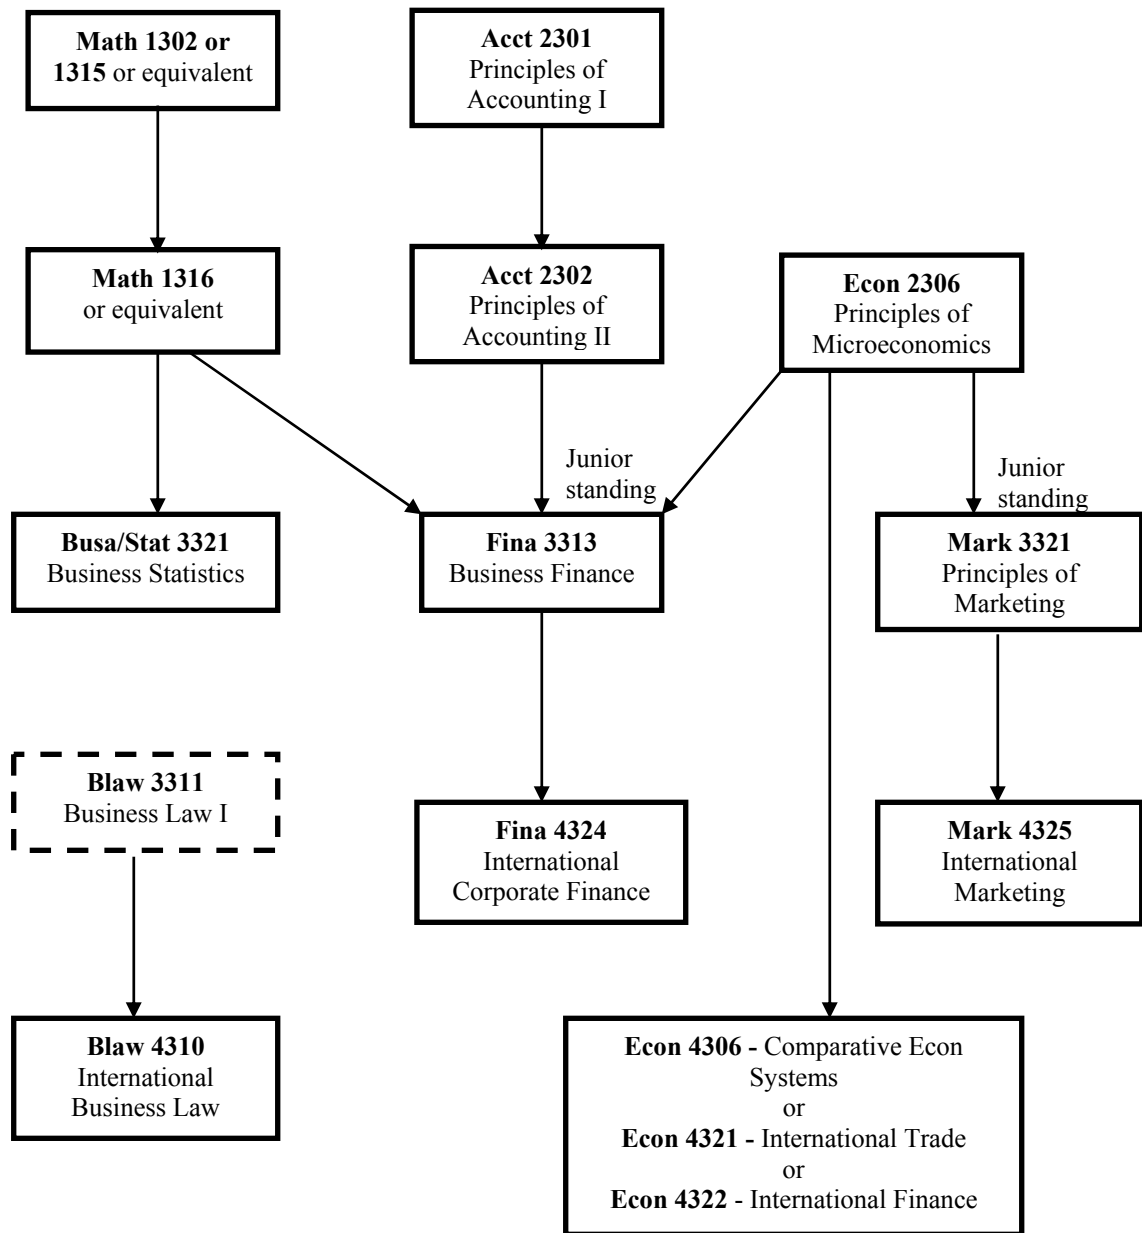

# BBA – International Business Course Flow

**Prerequisites:** Are courses or requirements that must be completed **before enrollment** in a course.

Required courses

Business elective

**Attention:** Busa/Mana 4322 – Organizational Strategy requires senior standing and all business core courses completed prior to enrollment.

**ALL International Business-Modern Language majors** must consult with the Modern Language advisor regarding flow and appropriateness of language courses.

For a complete list of degree requirements, course descriptions or a complete list of prerequisites for business courses, please consult your Undergraduate Catalog.